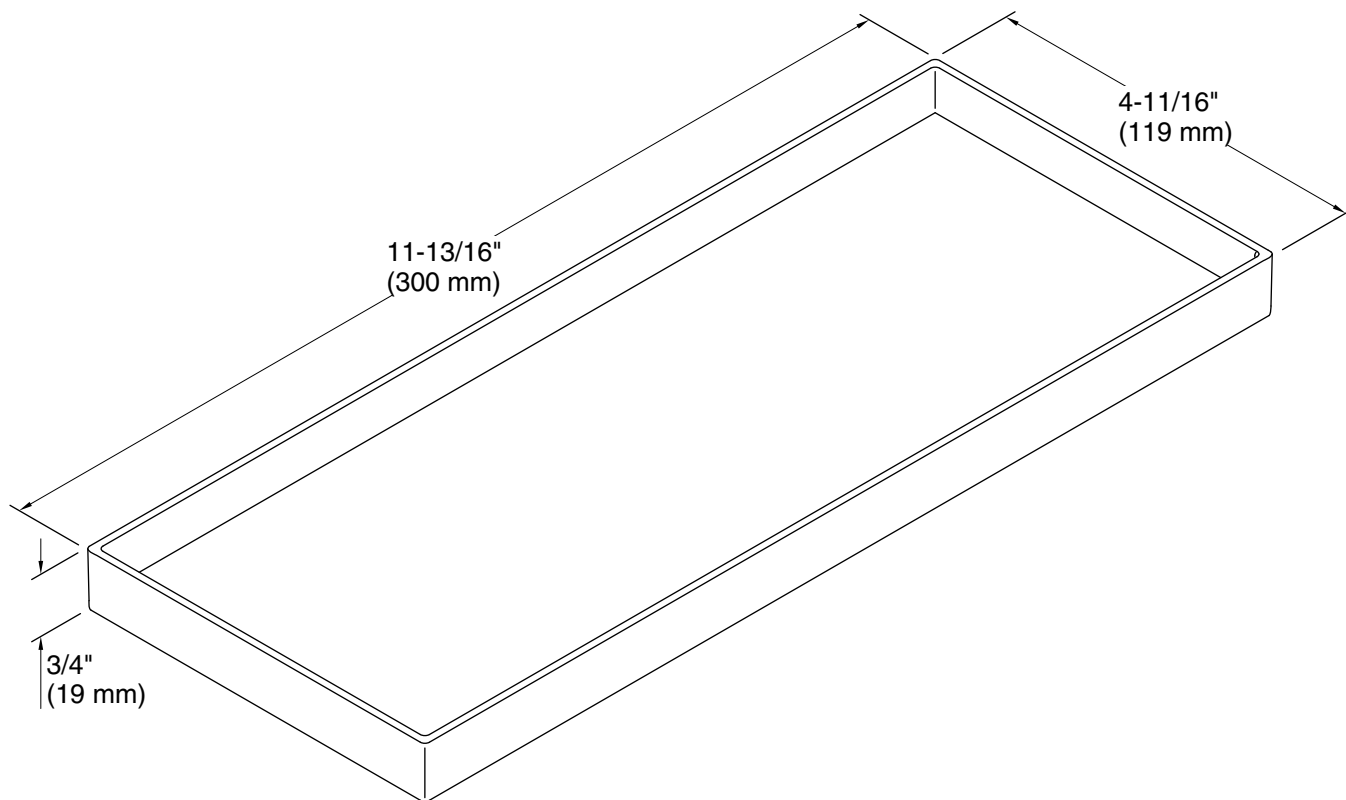

Features

- Tray with rim provides wall-mounted shelf storage for bath items.
- Fits securely on Draft frames, hotelier, and toilet paper holder (sold separately).
- Pair with other Draft components including trays, containers, and hooks (sold separately).
- Durable composite material.
- Coordinates with other products in the Draft collection.

Color	Code	Description
	0	White
	7	Black Black™

Technical Information

All product dimensions are nominal.

Material: Plastic, Silicone